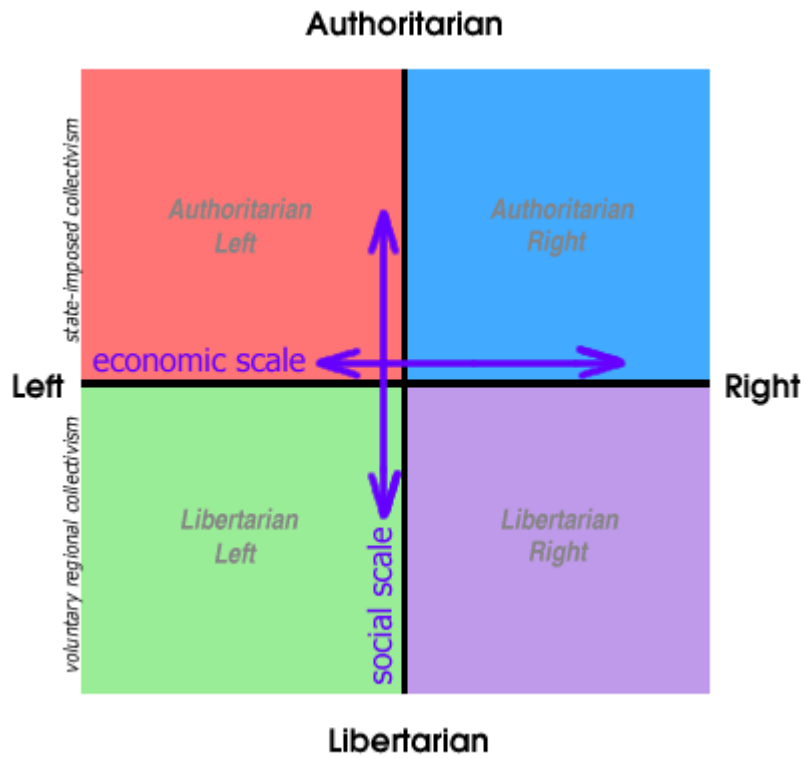

The MicroWiki Community Compass

Political Compass Crowd Chart of 2013 by Bradley of Dullahan

"You're a liberal sissy, you're a right-wing nut job, your pinko-commie, you're as dumb as a doorknob" - Bush & Kerry JibJab 2008

Classifications

As an extra the political colour and on what side of the spectrum was given a name, from Far-Left to Far-Right.

The picture shows what is considered Far-Right/Left or Right/Left-wing.

Other Info