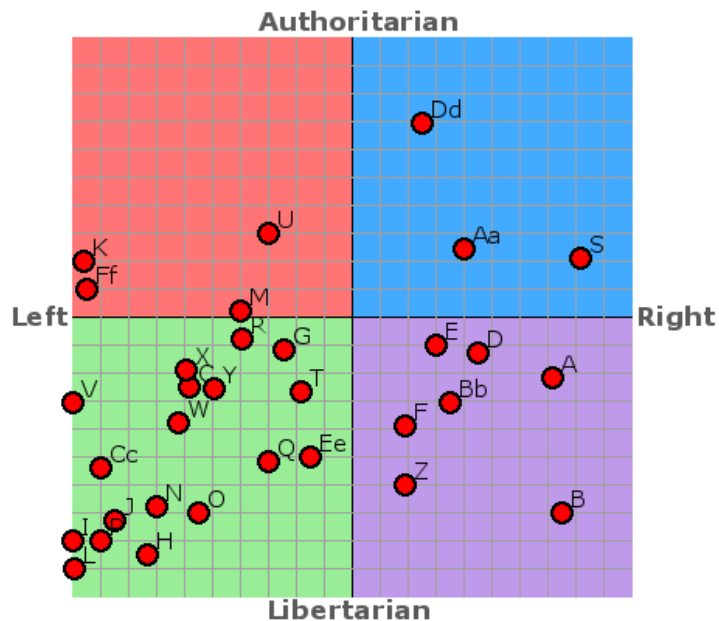

The MicroWiki Community Compass

Political Compass Crowd Chart of 2013 by Bradley of Dullahan

"You're a liberal sissy, you're a right-wing nut job, your pinko-commie, you're as dumb as a doorknob" - Bush & Kerry JibJab 2008

Political Compass Crowd chart 2013

Legenda	Name	Position	Classification
A	Bradley	7.2, -2.2	Right-wing
B	Yurt	7.5, -7.0	Right-wing
C	Trace	-5.8, -2.5	Left
D	Lucas	4.5, -1.3	Right
E	Smith	3.0, -1.0	Centre-right
F	André	1.9, -3.9	Centre-right
G	King William	-2.4, -1.2	Centre-left
H	Joshua	-7.3, -8.5	Left-wing
I	Puglisi	-10, -8.0	Far-left
J	Wilary	-8.5, -7.3	Left-wing
K	Whitmarsh	-9.6, 2.0	Far-left
L	Hakon	-9.9, -9.0	Far-left
M	Peter	-4.0, 0.2	Left
N	Hands	-7.0, -6.8	Left-wing
O	Harpier	-5.5, -7.0	Left
P	Tom	-9.0, -8.0	Far-left
Q	Lucien	-3.1, -5.2	Centre-left
R	Richard	-3.8, -0.8	Centre-left
S	Deniz	8.2, 2.1	Right-wing
T	Foxon	-1.8, -2.7	Centre-left
U	Quentin	-3.0, 3.0	Centre-left
V	Sorgel	-10, -3.1	Far-left
W	Ciprian	-6.2, -3.8	Left-wing
X	Kuri	-5.9, -1.9	Left
Y	Adam	-4.9, -2.6	Left
Z	Leon	1.9, -6.0	Centre-right
Aa	Anderson	4.0, 2.4	Right
Bb	Hamlin	3.5, -3.1	Centre-right
Cc	Ben	-9.0, -5.38	Far-Left
Dd	Sean	2.5, 6.87	Centre-right
Ee	Arthur	-1.5, -5	Centre-left
Ff	Jonathan	-9.5, 1.0	Far-Left

Classifications

As an extra the political colour and on what side of the spectrum was given a name, from Far-Left to Far-Right.

The picture shows what is considered Far-Right/Left or Right/Left-wing.

Other Info