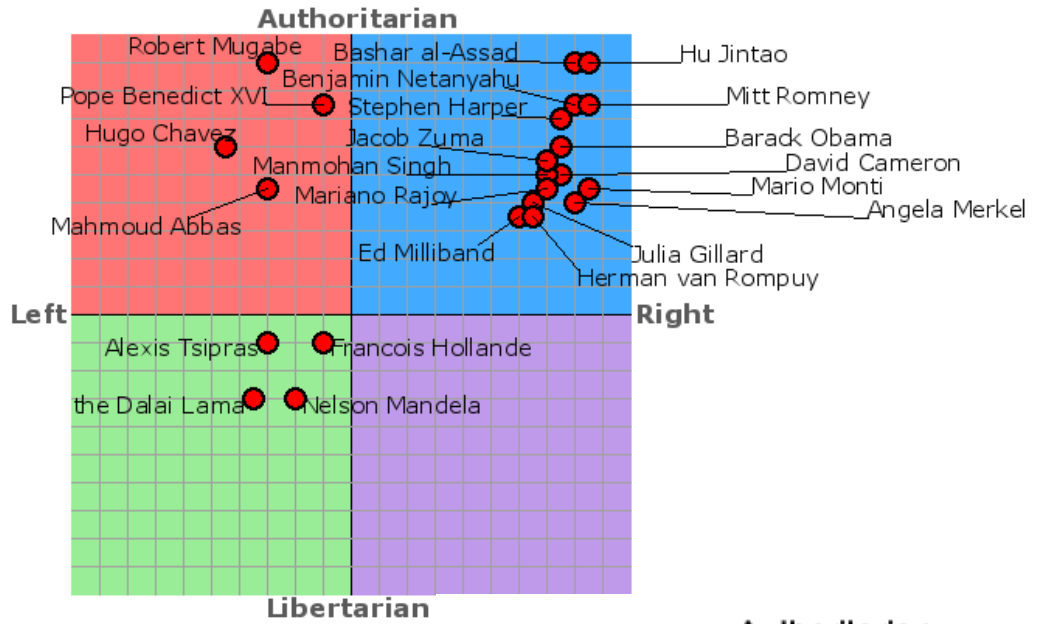

The MicroWiki Community Compass

Political Compass Crowd Chart of 2013 by Bradley of Dullahan

"You're a liberal sissy, you're a right-wing nut job, your pinko-commie, you're as dumb as a doorknob" - Bush & Kerry JibJab 2008

Political Compass Crowd chart 2013

Legenda	Name	Position	Classification
A	Bradley	7.2, -2.2	Right-wing
B	Yurt	7.5, -7.0	Right-wing
C	Trace	-5.8, -2.5	Left
D	Lucas	4.5, -1.3	Right
E	Smith	3.0, -1.0	Centre-right
F	André	1.9, -3.9	Centre-right
G	King William	-2.4, -1.2	Centre-left
H	Joshua	-7.3, -8.5	Left-wing
I	Puglisi	-10, -8.0	Far-left
J	Wilary	-8.5, -7.3	Left-wing
K	Whitmarsh	-9.6, 2.0	Far-left
L	Hakon	-9.9, -9.0	Far-left
M	Peter	-4.0, 0.2	Left
N	Hands	-7.0, -6.8	Left-wing
O	Harpier	-5.5, -7.0	Left
P	Tom	-9.0, -8.0	Far-left
Q	Lucien	-3.1, -5.2	Centre-left
R	Richard	-3.8, -0.8	Centre-left
S	Deniz	8.2, 2.1	Right-wing
T	Foxon	-1.8, -2.7	Centre-left
U	Quentin	-3.0, 3.0	Centre-left
V	Sorgel	-10, -3.1	Far-left
W	Ciprian	-6.2, -3.8	Left-wing
X	Kuri	-5.9, -1.9	Left
Y	Adam	-4.9, -2.6	Left
Z	Leon	1.9, -6.0	Centre-right
Aa	Anderson	4.0, 2.4	Right
Bb	Hamlin	3.5, -3.1	Centre-right
Cc	Ben	-9.0, -5.38	Far-Left
Dd	Sean	2.5, 6.87	Centre-right
Ee	Arthur	-1.5, -5	Centre-left
Ff	Jonathan	-9.5, 1.0	Far-Left

Classifications

As an extra the political colour and on what side of the spectrum was given a name, from Far-Left to Far-Right.

The picture shows what is considered Far-Right/Left or Right/Left-wing.

Other Info