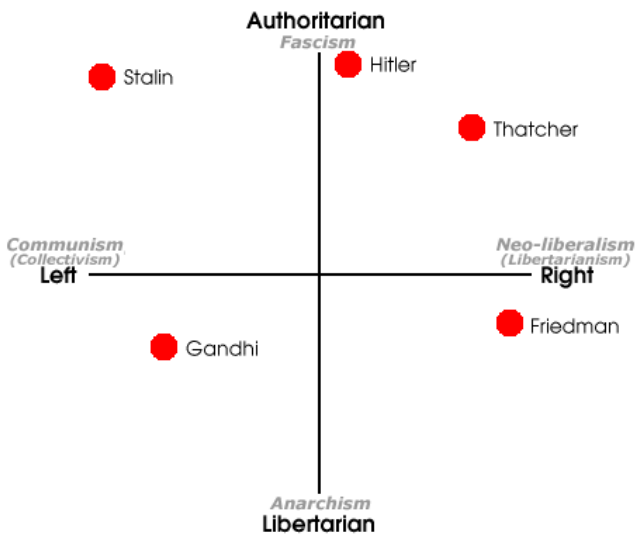

The MicroWiki Community Compass

Political Compass Crowd Chart of 2013 by Bradley of Dullahan

"You're a liberal sissy, you're a right-wing nut job, your pinko-commie, you're as dumb as a doorknob" - Bush & Kerry JibJab 2008

Political Compass Crowd chart 2013

Legenda	Name	Position	Classification
A	Bradley	7.2, -2.2	Right-wing
B	Yurt	7.5, -7.0	Right-wing
C	Trace	-5.8, -2.5	Left
D	Lucas	4.5, -1.3	Right
E	Smith	3.0, -1.0	Centre-right
F	André	1.9, -3.9	Centre-right
G	King William	-2.4, -1.2	Centre-left
H	Joshua	-7.3, -8.5	Left-wing
I	Puglisi	-10, -8.0	Far-left
J	Wilary	-8.5, -7.3	Left-wing
K	Whitmarsh	-9.6, 2.0	Far-left
L	Hakon	-9.9, -9.0	Far-left
M	Peter	-4.0, 0.2	Left
N	Hands	-7.0, -6.8	Left-wing
O	Harpier	-5.5, -7.0	Left
P	Tom	-9.0, -8.0	Far-left
Q	Lucien	-3.1, -5.2	Centre-left
R	Richard	-3.8, -0.8	Centre-left
S	Deniz	8.2, 2.1	Right-wing
T	Foxon	-1.8, -2.7	Centre-left
U	Quentin	-3.0, 3.0	Centre-left
V	Sorgel	-10, -3.1	Far-left
W	Ciprian	-6.2, -3.8	Left-wing
X	Kuri	-5.9, -1.9	Left
Y	Adam	-4.9, -2.6	Left
Z	Leon	1.9, -6.0	Centre-right
Aa	Anderson	4.0, 2.4	Right
Bb	Hamlin	3.5, -3.1	Centre-right
Cc	Ben	-9.0, -5.38	Far-Left
Dd	Sean	2.5, 6.87	Centre-right
Ee	Arthur	-1.5, -5	Centre-left
Ff	Jonathan	-9.5, 1.0	Far-Left

Classifications

As an extra the political colour and on what side of the spectrum was given a name, from Far-Left to Far-Right.

The picture shows what is considered Far-Right/Left or Right/Left-wing.

Other Info